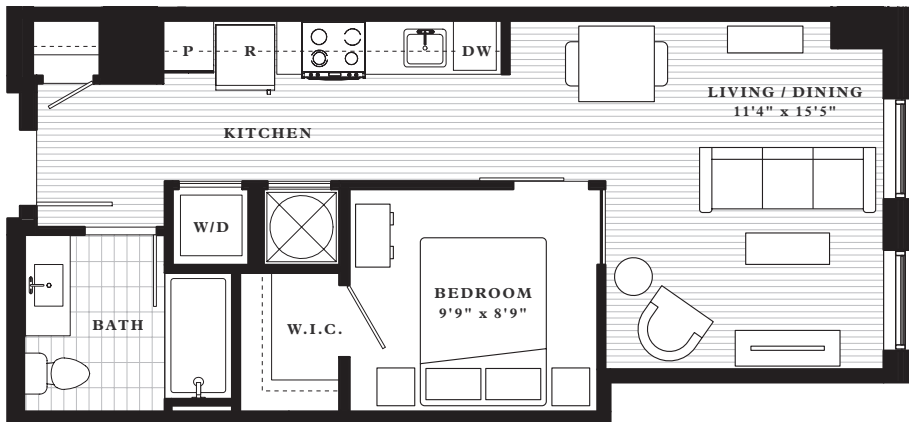

Babbage

Junior, 1 Bath: 546-567 sq ft

first

RESIDENCES

Note: Unit 324 features a 59 sq ft balcony

Floor plans shown are not to any particular scale and are subject to change. Actual layout and size may vary.