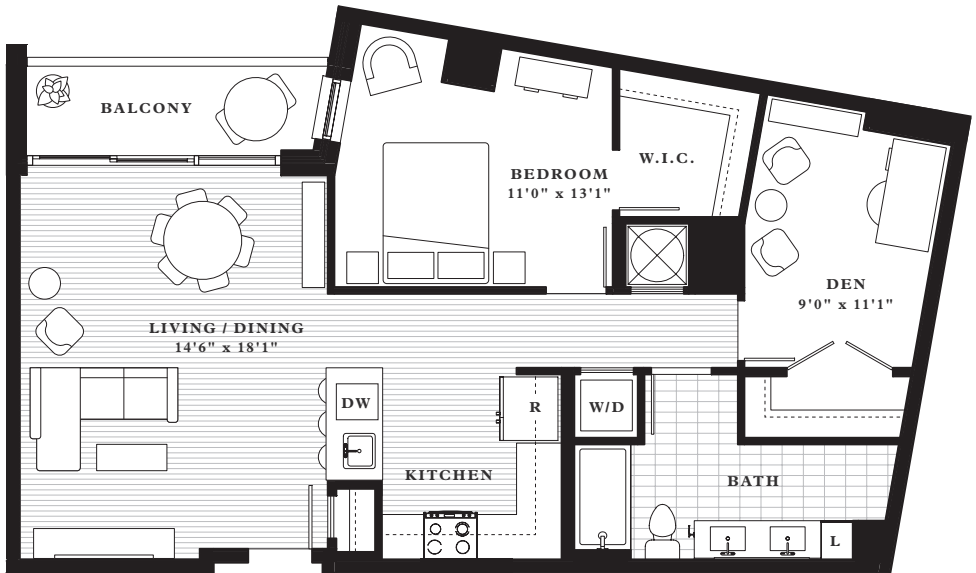

Bradshaw

1 Bed + Den, 1 Bath: 959 sq ft
Balcony: 61 sq ft

first

RESIDENCES

Floor plans shown are not to any particular scale and are subject to change. Actual layout and size may vary.