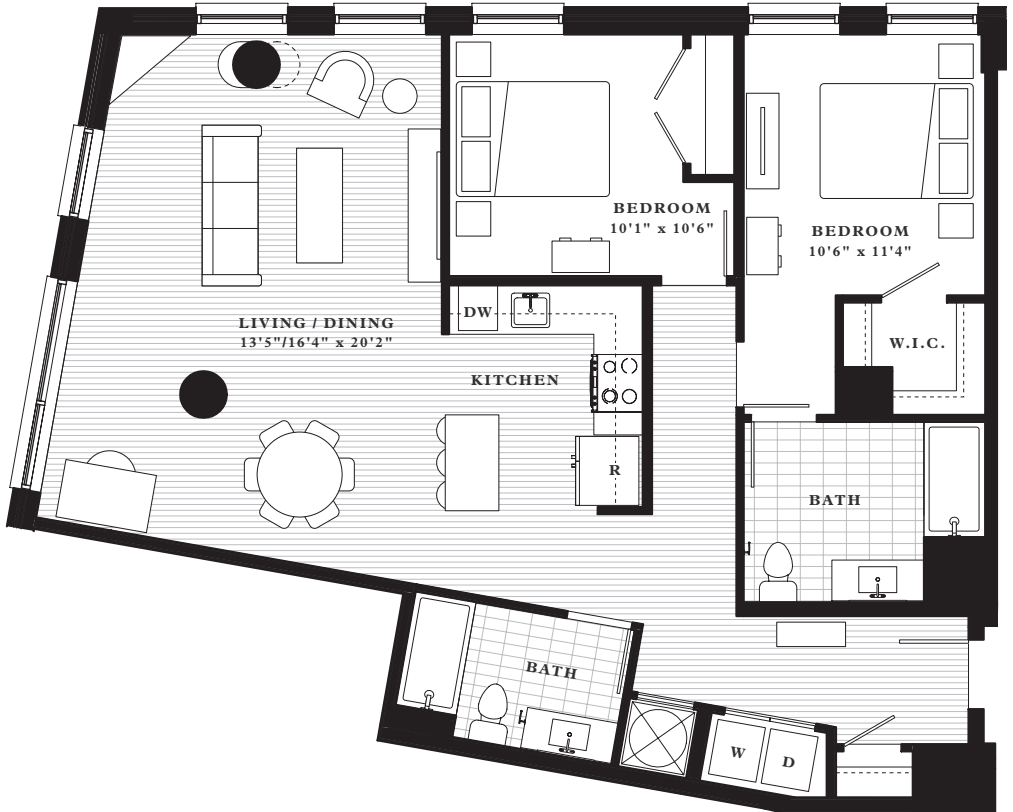

# Faraday (C1/C2)

2 Bed, 2 Bath: 1218 sq ft

# first

RESIDENCES

Note: Unit 213 features an 84 sq ft terrace

Floor plans shown are not to any particular scale and are subject to change. Actual layout and size may vary.

# Faraday (C3)

2 Bed, 2 Bath: 1126 sq ft

Balcony: 92 sq ft