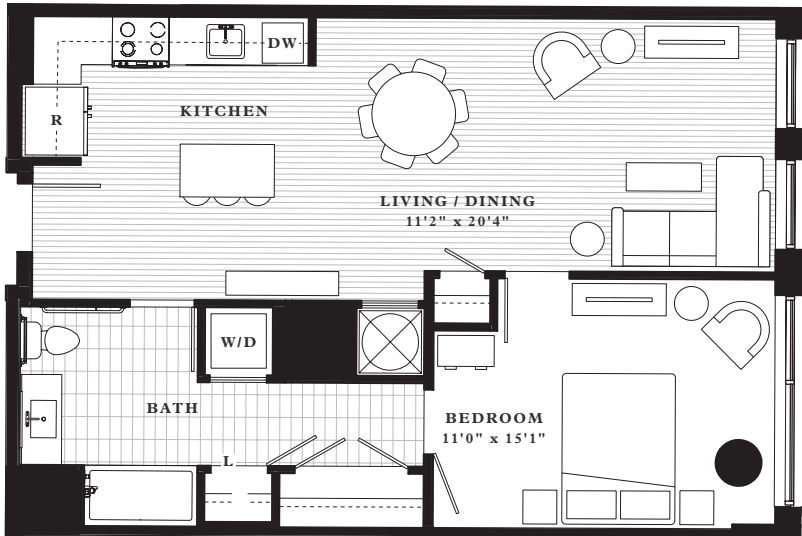

# Franklin

1 Bed, 1 Bath: 800 sq ft

**first**  
RESIDENCES

Note: Unit 209 features a 130 sq ft terrace

Floor plans shown are not to any particular scale and are subject to change. Actual layout and size may vary.