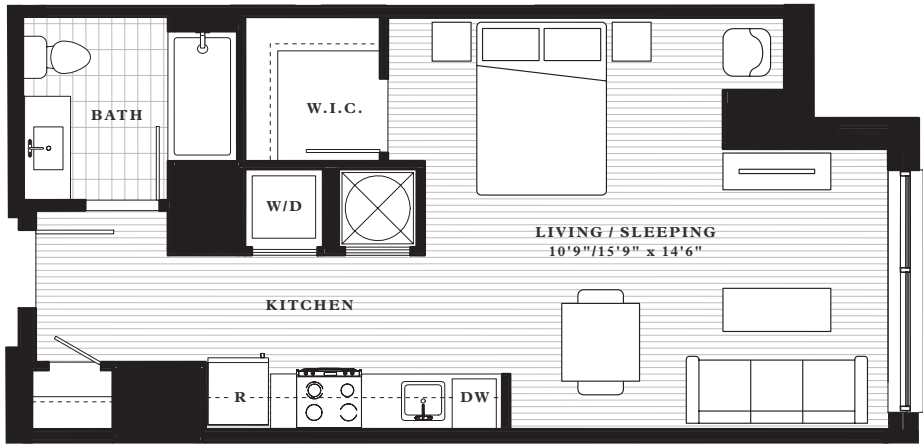

Henson

Studio, 1 Bath: 550 sq ft

first

RESIDENCES

Note: Unit 210 features a 72 sq ft terrace

Floor plans shown are not to any particular scale and are subject to change. Actual layout and size may vary.