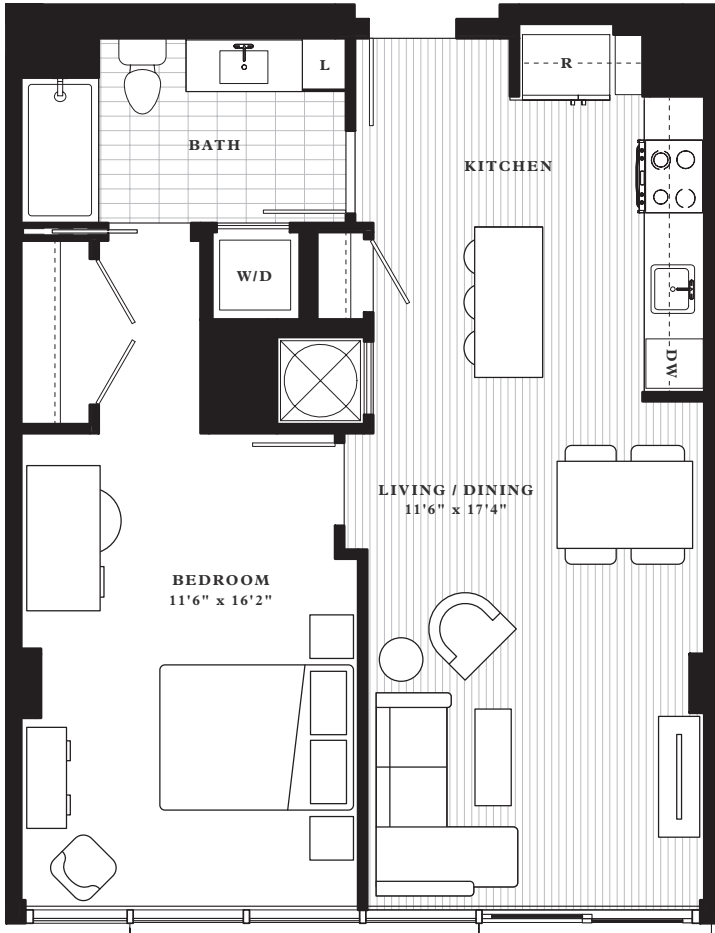

Jenney (A1)

1 Bed, 1 Bath: 750 sq ft

first
RESIDENCES

Jenney (A2/A3)

1 Bed, 1 Bath: 688 sq ft

Balcony: 62 sq ft

first

RESIDENCES

Note: Units 703, 906, 1006, 1204 and PH04 have no balcony

Floor plans shown are not to any particular scale and are subject to change. Actual layout and size may vary.

Jenney (A4)

1 Bed, 1 Bath: 663 sq ft

Balcony: 96 sq ft

first

RESIDENCES