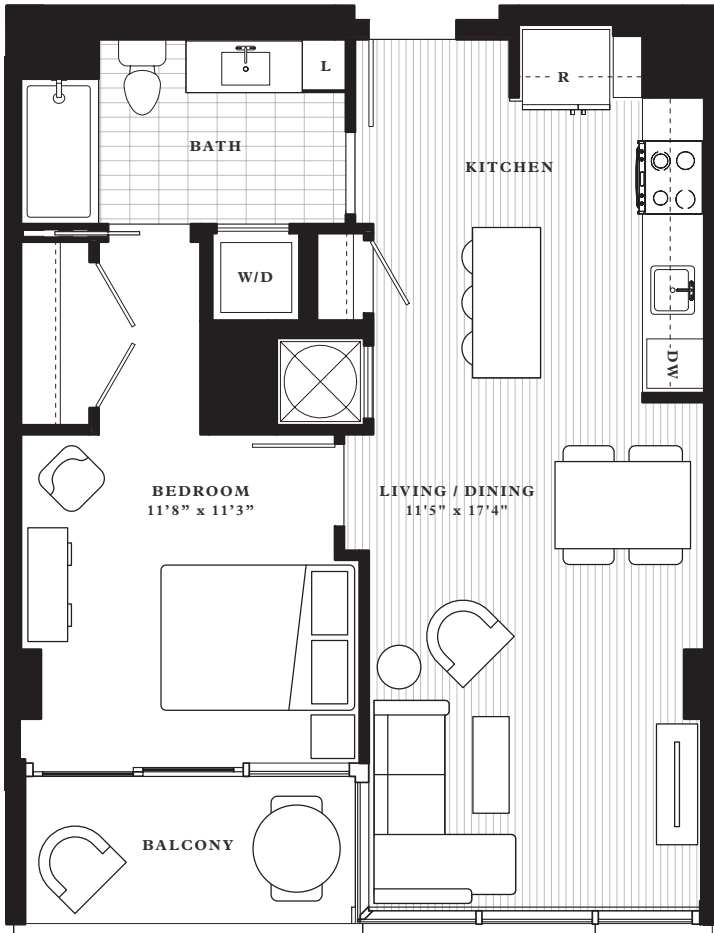

Jenney (A1)

1 Bed, 1 Bath: 750 sq ft

first
RESIDENCES

Jenney (A2/A3)

1 Bed, 1 Bath: 688 sq ft

Balcony: 62 sq ft

first

RESIDENCES

Note: Units 703, 906, 1006, 1204 and PH04 have no balcony

Floor plans shown are not to any particular scale and are subject to change. Actual layout and size may vary.

Jenney (A4)

1 Bed, 1 Bath: 663 sq ft

Balcony: 96 sq ft

first

RESIDENCES