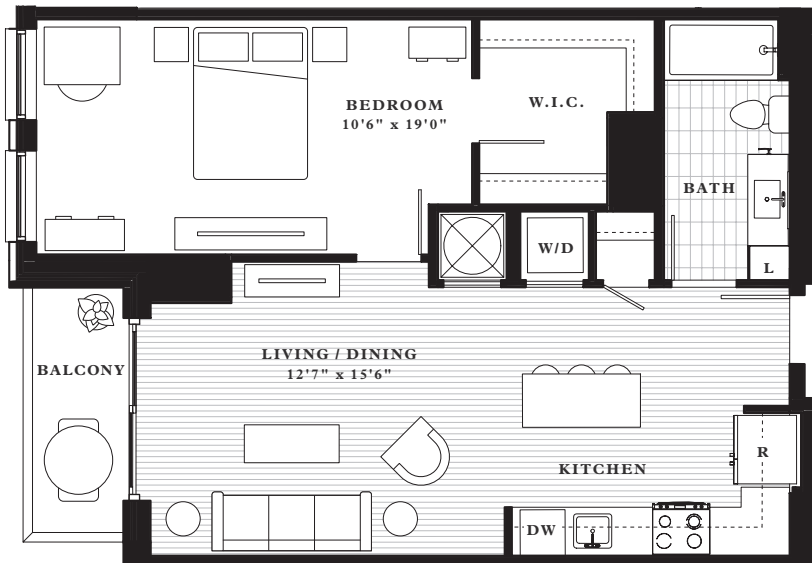

Robinson

1 Bed, 1 Bath: 777 sq ft

Balcony: 49 sq ft

first

RESIDENCES

Note: Unit 216 features a 178 sq ft terrace

Floor plans shown are not to any particular scale and are subject to change. Actual layout and size may vary.