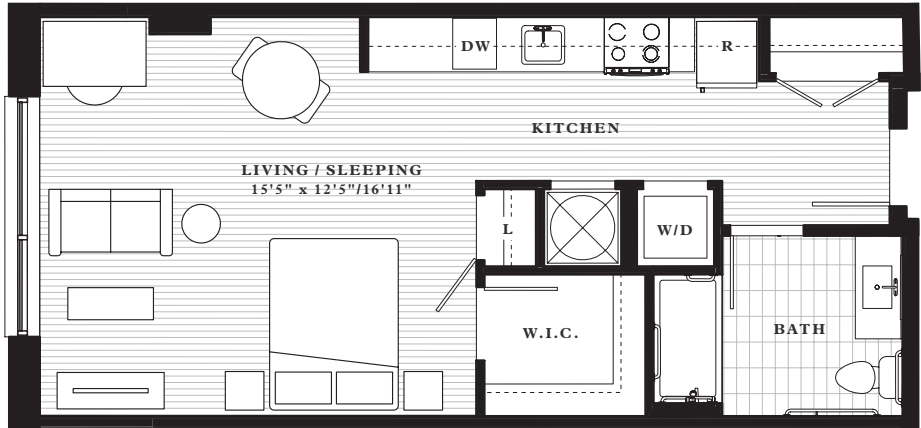

Starley

Studio, 1 Bath: 560 sq ft

first
RESIDENCES

Note: Unit 215 features a 111 sq ft terrace & roll-in shower in bathroom

Floor plans shown are not to any particular scale and are subject to change. Actual layout and size may vary.