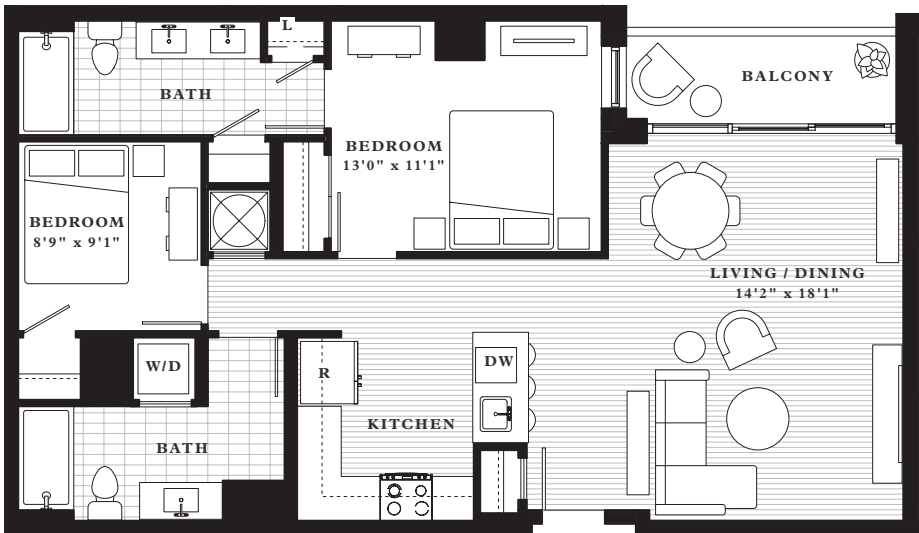

Turing

2 Bed, 2 Bath: 998 sq ft
Balcony: 61 sq ft

first
RESIDENCES

Note: Unit 320 features an L-shaped balcony

Floor plans shown are not to any particular scale and are subject to change. Actual layout and size may vary.